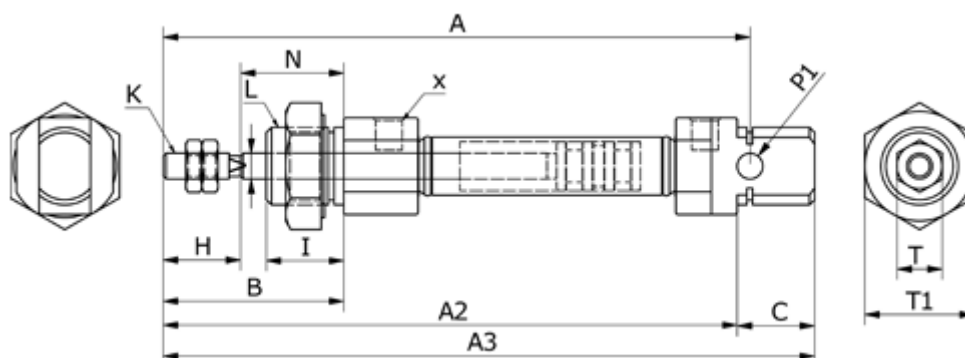

# Data Sheet

Article number: 58MI08S0040CAP  
 Description: Cylinder MI-8x40-S-CA, Ø8x40  
 Double acting type - port M5

## Measures

A	= 76	K	= M4x0,7	V = 4
A2	= 46	L	= M12x1,25	X = M5x0,8
A3	= 86	N	= 16	
B	= 28	O	= 10	
Bore diameter	= 8	P1	= 4	
C	= 12	Stroke	= 40	
HS	= 12	T	= 7	
I	= 12	T1	= 17	